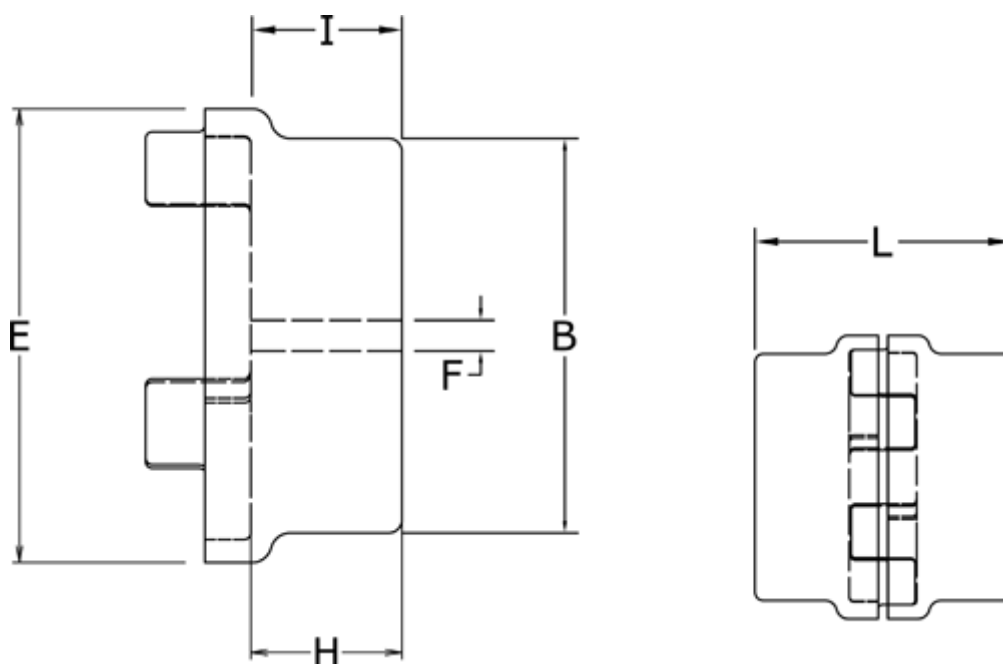

Article number: 3304038BAL

Description: Coupling hub 38/45B
ALU Aluminium, Predrilled

Measures

B	= 80
E	= 80
F	= -
H	= 45
I	= 37
L	= 114
Max. bore mm	= 45